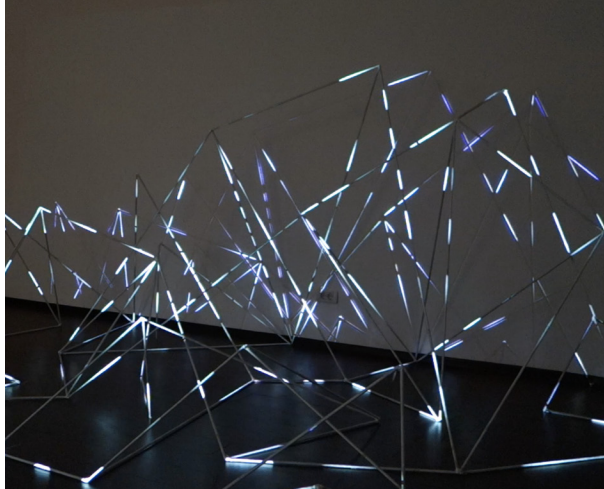

kinema ikon: serial / s2 e9 /
loana Calen // Ana Carlan [Modulab]
S.T.E.L.A. - Silver Tech Engineered Light Artifacts (02:46)
2015